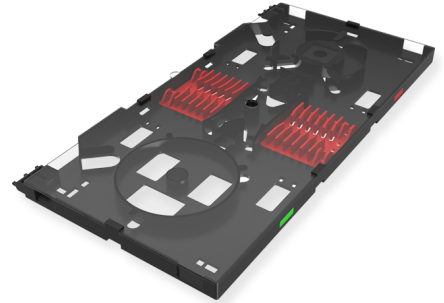

## Splice tray 24 fibers (slim)

### Splice tray for 24 SMOUV (40 mm) splice protectors, slim

Splice Tray is a protective organizer designed to secure and manage fiber optic fusion splices. It is designed to be installed inside fiber patch panels.

#### SPECIFICATION

Material	Plastic
Colour	Black
Dimensions WxHxD	94 x 9 x 195 mm